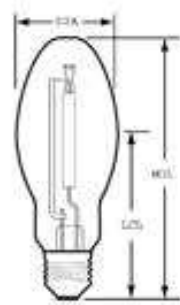

[Where to Buy](#) | [FAQs](#) | [Contact Us](#) | [EliteNet](#)

[Products](#) > 11340

11340 – LU70/D/MED/ECO

GE Lucalox® High Pressure Sodium B17

RoHs Compliant

GENERAL CHARACTERISTICS

Lamp type	High Intensity Discharge - High Pressure Sodium
Bulb	B17
Base	Medium Screw (E26)
Bulb Finish	Diffuse
Wattage	70
Rated Life (MIN)	24000 hrs
Bulb Material	Hard glass
Lamp Enclosure Type (LET)	Open or enclosed fixtures
LEED-EB MR Credit	113 picograms Hg per mean lumen hour
Additional Info	TCLP compliant

Burn Position	Universal burning position
Open Circuit Voltage (RMS lag ballast) (MIN)	110 V
Warm Up Time to 90% (MIN)	3 min
Warm Up Time to 90% (MAX)	4 min
Hot Restart Time to 90% (MAX)	0.670 min

DIMENSIONS

Maximum Overall Length (MOL)	5.4300 in (137.9 mm)
Nominal Length	5.430 in (137.9 mm)

genet.gelighting.com/.../Dispatcher?RE...

ADDITIONAL RESOURCES

[Catalogs](#)

[Testimonials](#)

Brochures

Product Brochures

- [HID Lamps](#)

[MSDS \(Material Safety Data Sheets\)](#)

[Disposal Policies & Recycling Information](#)

GRAPHS & CHARTS

[Spectral Power Distribution](#)

Bulb Diameter (DIA)	2.125 in (53.9 mm)
Light Center Length (LCL)	3.430 in (87.1 mm)