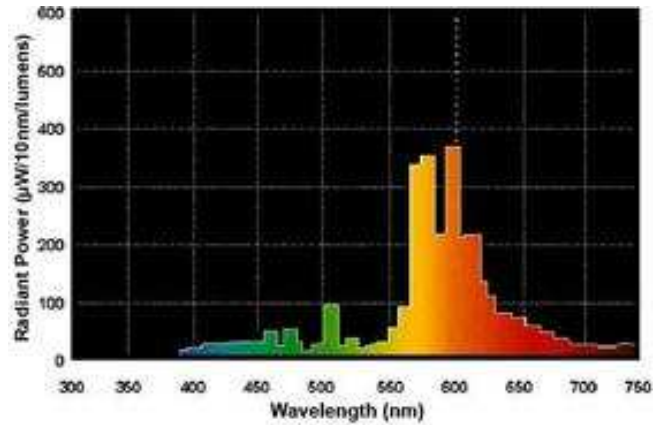

Bulb Diameter (DIA)	2.125 in (53.9 mm)
Light Center Length (LCL)	3.430 in (87.1 mm)

PRODUCT INFORMATION

Product Code	11340
Description	LU70/D/MED/ECO
ANSI Code	S62
Standard Package	Case
Standard Package GTIN	10043168113400
Standard Package Quantity	6
Sales Unit	Unit
No Of Items Per Sales Unit	1
No Of Items Per Standard Package	6
UPC	043168113403

COMPATIBLE GE BALLASTS

Product Code	Description	# of Bulbs	Power Factor	Ballast Factor
86596	12210237CTC000I	1	0.9	1.0
86605	1233142U000I	1	0.8	1.0
86456	GES7048TLC3D-5	1	0.9	1.0
86587	GES70MLTLC3D-5	1	0.9	1.0

⚠ CAUTIONS & WARNINGS

[See list of cautions & warnings.](#)

[Return To Top](#)

Home | Products | EliteNet | Education/Resources | Lighting Applications | Where to Buy | FAQs | Contact Us | Site Map
Products for Your Home | Press Room | Corporate | Careers | Investor Information | Privacy Policy | Accessibility Statement |
Terms of Use

Copyright 2010 General Electric Company